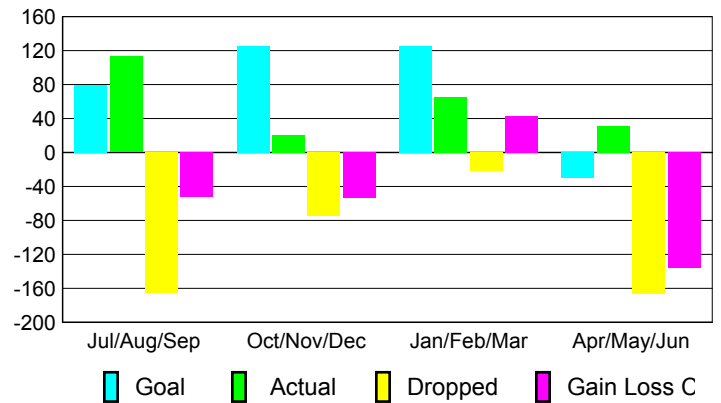

Membership Results 2009-2010

Goal, New, Dropped, Gain/Loss