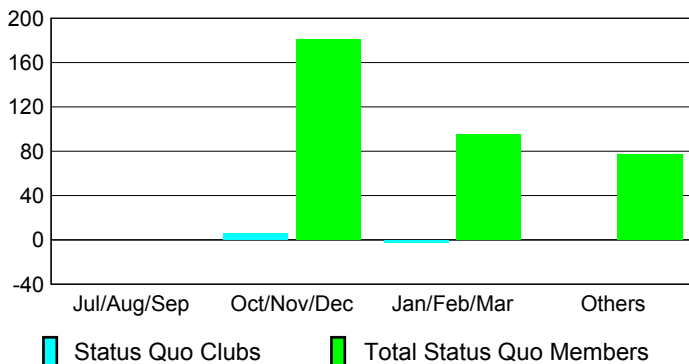

Club Results 2009-2010

Goal, New, Dropped, Gain/Loss

Comparison of Club Gain/Loss

Current Year Compared to the Previous Year

YTD Status Quo Clubs 2009-2010

Status Quo Clubs Compared to Status Quo Members

MEMBERSHIP

Membership Results
2009-2010

Membership
2008-2009

Month	Net Memb Goal	Actual New Memb	Actual Dropped Memb	Gain/Loss of Memb	Gain/Loss of Memb
Jul/Aug/Sep	80	113	-166	-53	26
Oct/Nov/Dec	125	21	-75	-54	-15
Jan/Feb/Mar	125	65	-22	43	37
Apr/May/June	-30	31	-167	-136	27
Totals	300	230	-430	-200	75