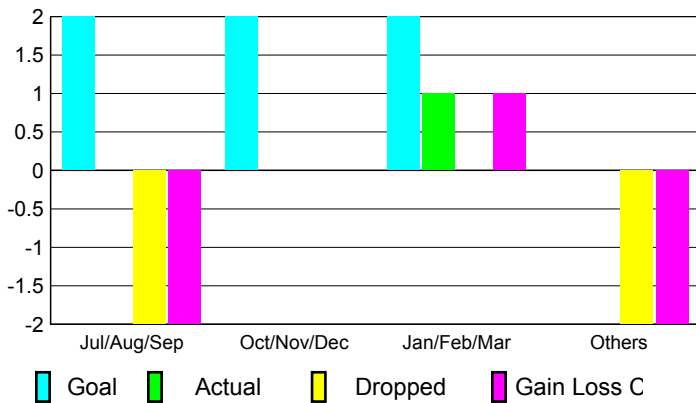

2009-2010 GMT Quarterly Report for District (or Undistricted) **District 306 B1**

GMT: Adv K G RAMA KRISHNA MUR

Location: REP OF SRI LANKA

GMT CA: 6

CLUBS

Club Results
2009-2010

Clubs
2008-2009

Month	New Club Goal	Actual New Clubs	Actual Dropped Clubs	Gain/Loss of Clubs	Gain/Loss of Clubs
Jul/Aug/Sep	2	0	-2	-2	0
Oct/Nov/Dec	2	0	0	0	1
Jan/Feb/Mar	2	1	0	1	1
Apr/May/June	0	0	-2	-2	5
Totals	6	1	-4	-3	7

Club Results 2009-2010

Goal, New, Dropped, Gain/Loss

Comparison of Club Gain/Loss

Current Year Compared to the Previous Year

YTD Status Quo Clubs 2009-2010

Status Quo Clubs Compared to Status Quo Members

MEMBERSHIP

Membership Results
2009-2010

Membership
2008-2009

Month	Net Memb Goal	Actual New Memb	Actual Dropped Memb	Gain/Loss of Memb	Gain/Loss of Memb
Jul/Aug/Sep	80	113	-166	-53	26
Oct/Nov/Dec	125	21	-75	-54	-15
Jan/Feb/Mar	125	65	-22	43	37
Apr/May/June	-30	31	-167	-136	27
Totals	300	230	-430	-200	75