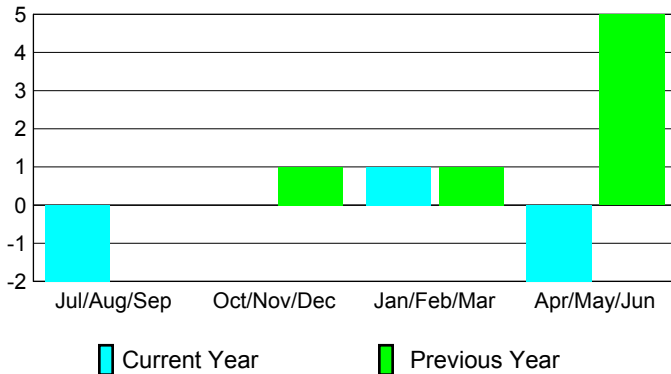

2009-2010 GMT Quarterly Report for District (or Undistricted) **District 306 B1**

GMT: Adv K G RAMA KRISHNA MUR

Location: REP OF SRI LANKA

GMT CA: 6

CLUBS

Club Results
2009-2010

Clubs
2008-2009

Month	New Club Goal	Actual New Clubs	Actual Dropped Clubs	Gain/Loss of Clubs	Gain/Loss of Clubs
Jul/Aug/Sep	2	0	-2	-2	0
Oct/Nov/Dec	2	0	0	0	1
Jan/Feb/Mar	2	1	0	1	1
Apr/May/June	0	0	-2	-2	5
Totals	6	1	-4	-3	7

Club Results 2009-2010

Goal, New, Dropped, Gain/Loss

Comparison of Club Gain/Loss

Current Year Compared to the Previous Year

YTD Status Quo Clubs 2009-2010

Status Quo Clubs Compared to Status Quo Members

MEMBERSHIP