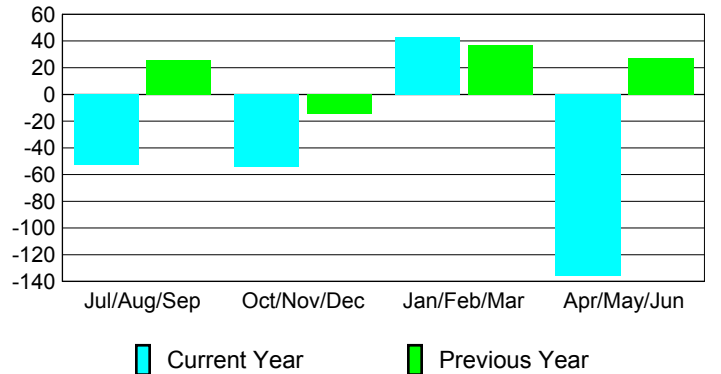

Membership Results
2009-2010

Membership
2008-2009

Month	Net Memb Goal	Actual New Memb	Actual Dropped Memb	Gain/Loss of Memb	Gain/Loss of Memb
Jul/Aug/Sep	80	113	-166	-53	26
Oct/Nov/Dec	125	21	-75	-54	-15
Jan/Feb/Mar	125	65	-22	43	37
Apr/May/June	-30	31	-167	-136	27
Totals	300	230	-430	-200	75

Membership Results 2009-2010

Goal, New, Dropped, Gain/Loss

Comparison of Membership Gain/Loss

Current Year Compared to the Previous Year

Gender Comparison 2009-2010